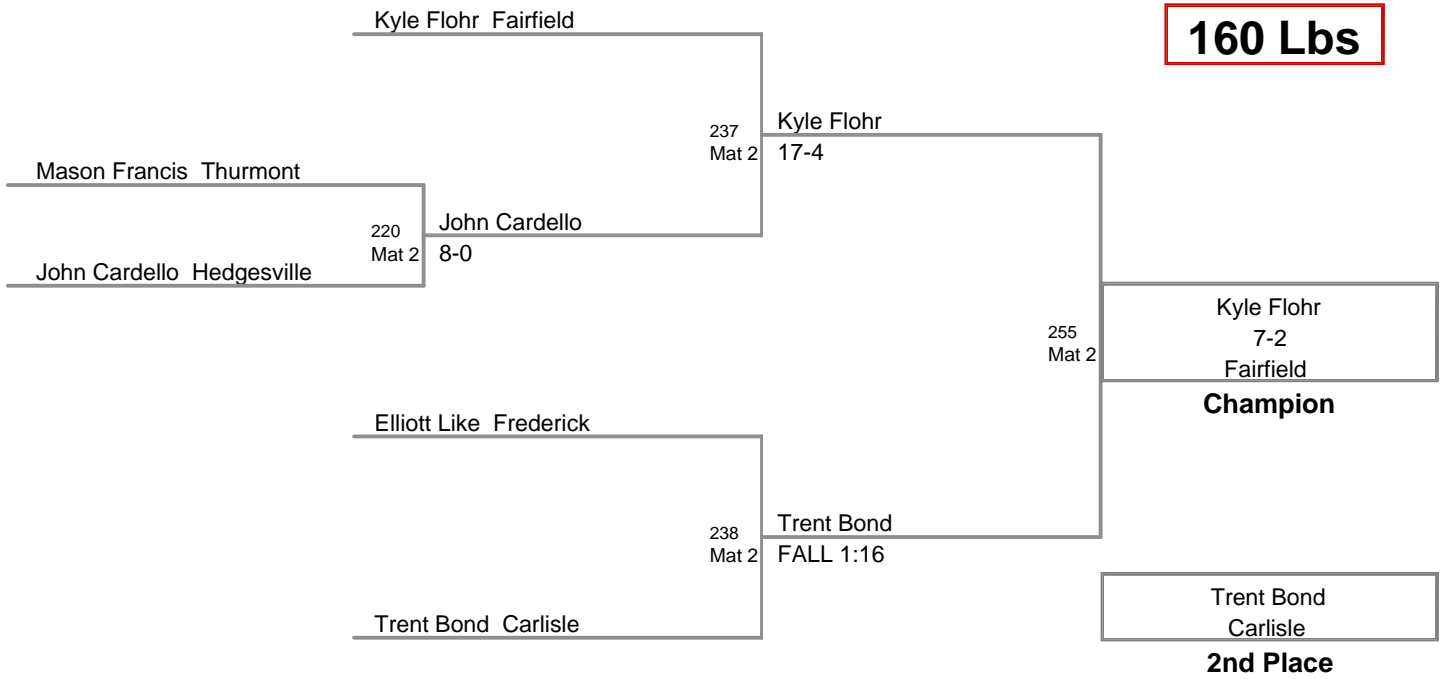

MAWA
Elite (on Mat 2)

160 Lbs