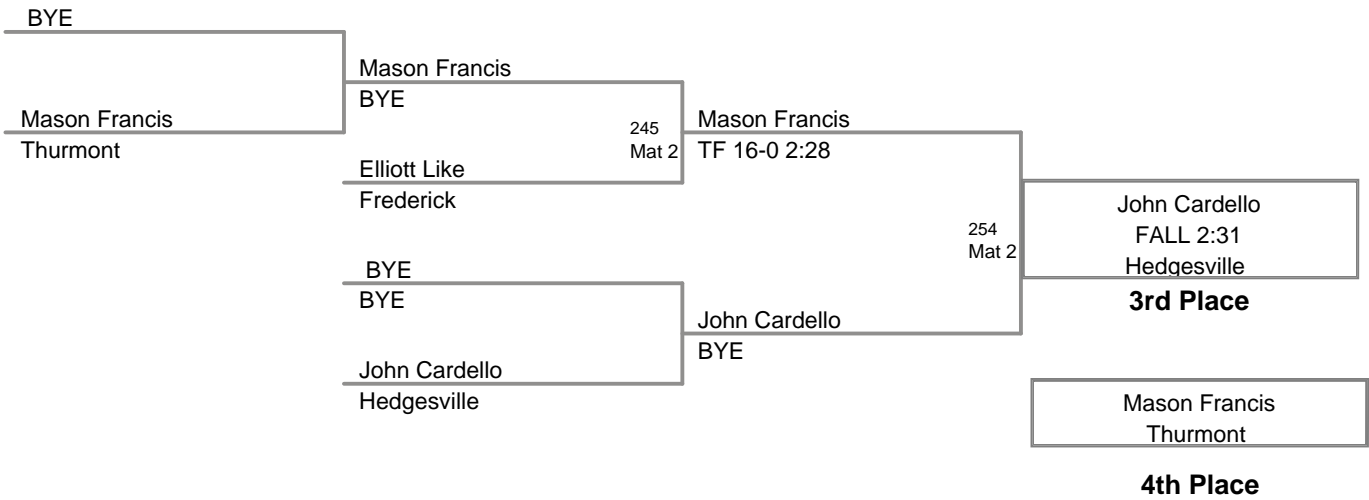

Bobby Harwood  
4-2

Bobby Harwood  
Keedysville

**Champion**

Perry McLaughlin  
Greencastle

**2nd Place**

John Border  
Waynesboro

**3rd Place**

**MAWA  
Elite (on Mat 1)**

**140 Lbs**

**MAWA  
Elite (on Mat 6)**

**145 Lbs**

Travis Kokoski  
Thurmont

**Champion**

David Willow  
Carlisle

**2nd Place**

**3rd Place**

**MAWA  
Elite (on Mat 2)**

**152 Lbs**

MAWA  
Elite (on Mat 2)

**160 Lbs**

**MAWA  
Elite (on Mat 3)**

**171 Lbs**

**MAWA**  
**Elite (on Mat 5)**

**189 Lbs**