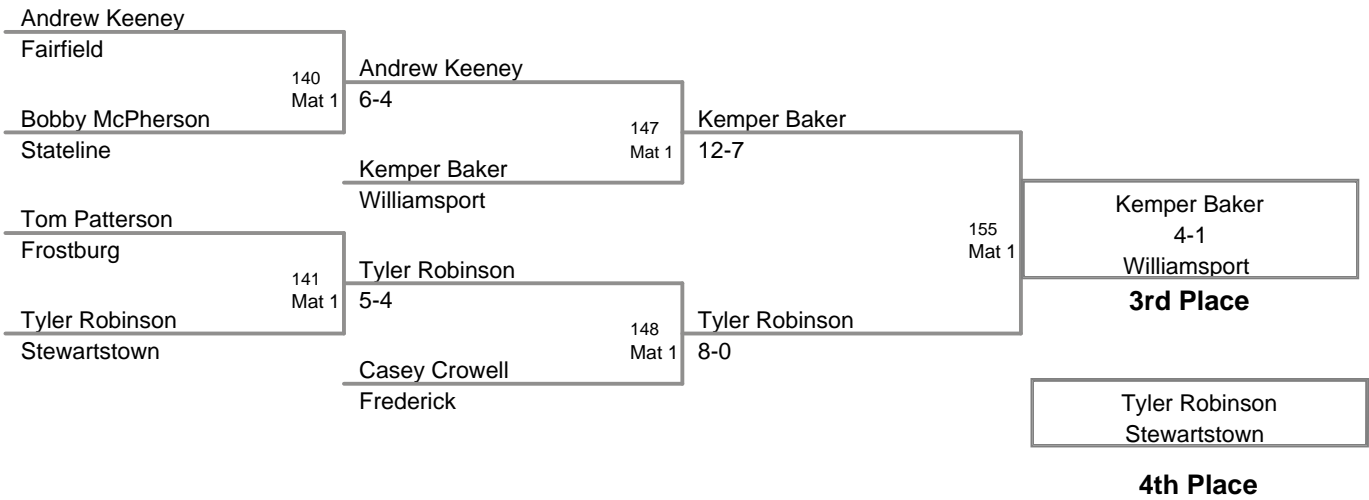

**135 Lbs**

John Border Waynesboro	
	107
	Mat 1
Bobby Harwood Keedysville	

Bobby Harwood  
FALL 1:11

Perry McLaughlin Greencastle	
	118
	Mat 1
John Border Waynesboro	

Perry McLaughlin  
FALL 2:05

Bobby Harwood Keedysville	
	137
	Mat 1
Perry McLaughlin Greencastle	

Bobby Harwood  
4-2

Bobby Harwood  
Keedysville

**Champion**

Perry McLaughlin  
Greencastle

**2nd Place**

John Border  
Waynesboro

**3rd Place**

**MAWA  
Elite (on Mat 1)**

**140 Lbs**

**MAWA  
Elite (on Mat 6)**

**145 Lbs**

Travis Kokoski  
Thurmont

**Champion**

David Willow  
Carlisle

**2nd Place**

**3rd Place**