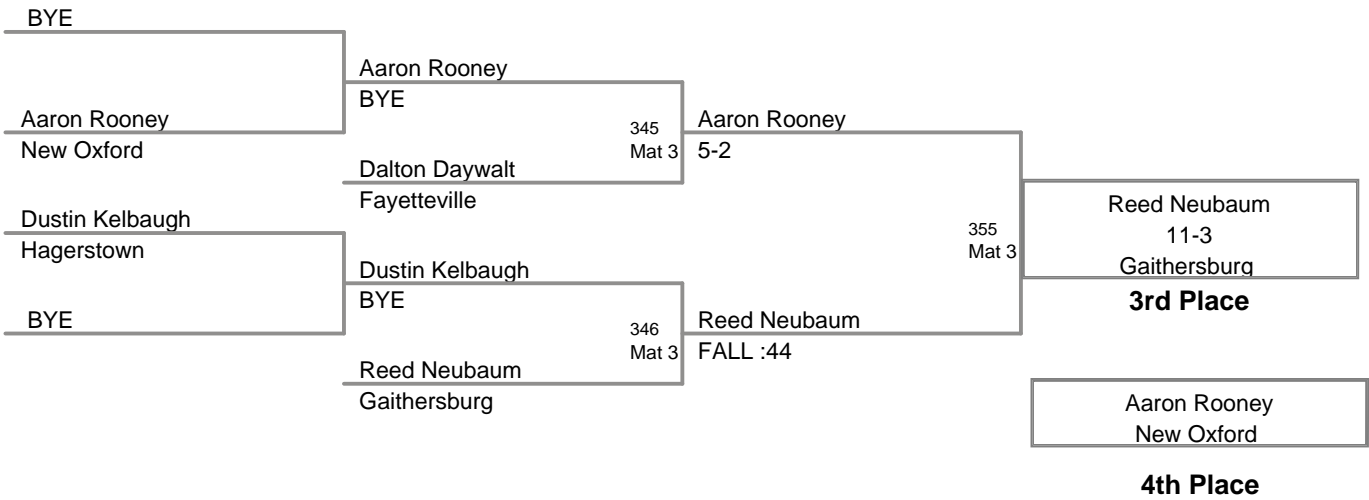

**MAWA  
Elite (on Mat 2)**

**152 Lbs**

MAWA  
Elite (on Mat 2)

**160 Lbs**

**MAWA  
Elite (on Mat 3)**

**171 Lbs**

**MAWA**  
**Elite (on Mat 5)**

**189 Lbs**