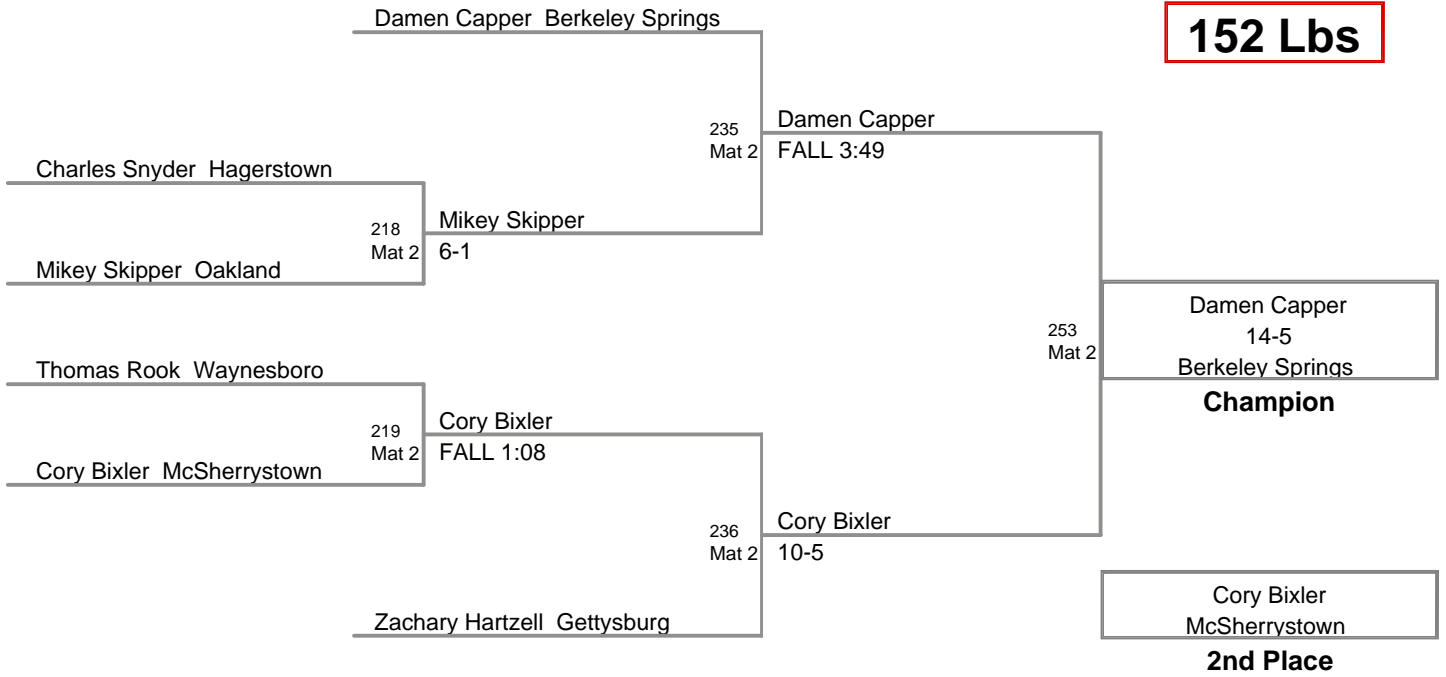

**MAWA
Elite (on Mat 2)**

152 Lbs