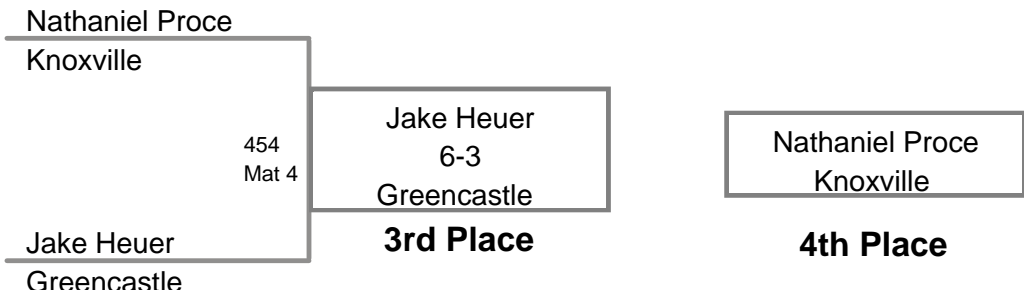

**MAWA**  
**Elite (on Mat 4)**

**117 Lbs**

**MAWA  
Elite (on Mat 3)**

**125 Lbs**

Seth Chilson  
Thurmont

**Champion**

Travis Boveni  
Boonsboro

**2nd Place**

**3rd Place**

**MAWA  
Elite (on Mat 2)**

**130 Lbs**

Justin Amato Gettysburg		Joshua Ruppert
	206 Mat 2	12-1
Joshua Ruppert Littlestown		

Jeffrey Warner Newville		Justin Amato
	217 Mat 2	FOR
Justin Amato Gettysburg		

Joshua Ruppert Littlestown		Joshua Ruppert
	234 Mat 2	FOR
Jeffrey Warner Newville		

Joshua Ruppert  
Littlestown

**Champion**

Justin Amato  
Gettysburg

**2nd Place**

Jeffrey Warner  
Newville

**3rd Place**

**MAWA  
Elite (on Mat 1)**