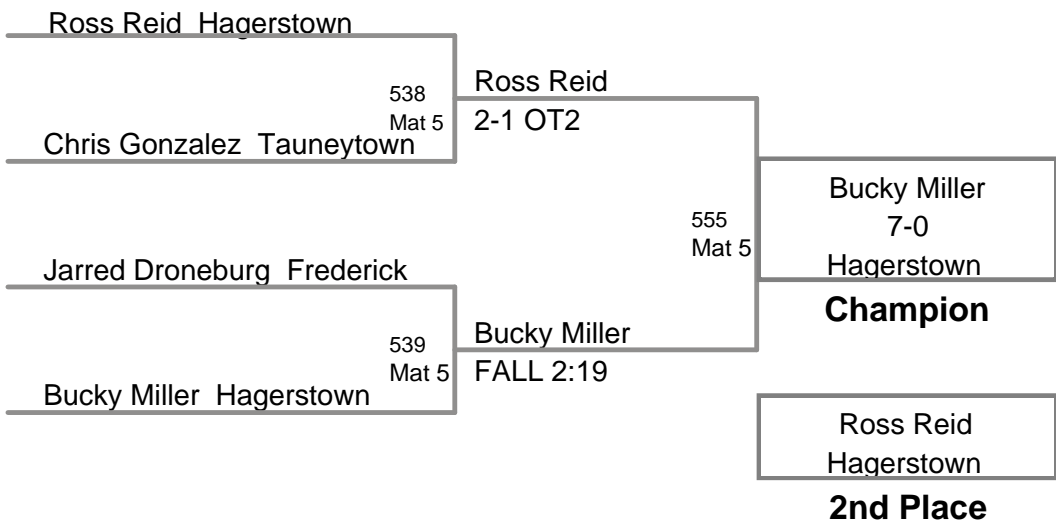

**MAWA  
Elite (on Mat 2)**

**152 Lbs**

MAWA  
Elite (on Mat 2)

**160 Lbs**

**MAWA  
Elite (on Mat 3)**

**171 Lbs**

**MAWA**  
**Elite (on Mat 5)**

**189 Lbs**

**MAWA  
Elite (on Mat 5)**

**215 Lbs**

Sam Matter  
Carlisle

**Champion**

Matt Shurina  
Cadiz

**2nd Place**

**3rd Place**

MAWA  
Elite