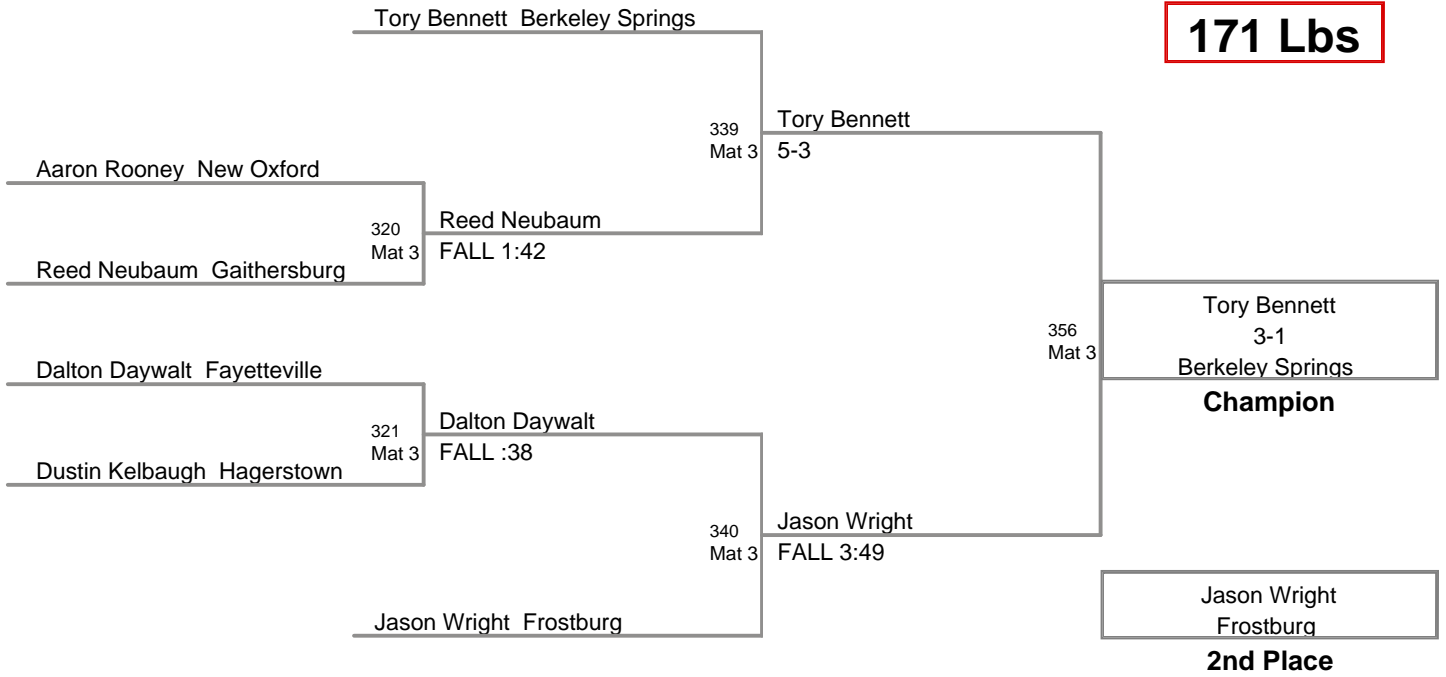

**MAWA  
Elite (on Mat 2)**

**152 Lbs**

MAWA  
Elite (on Mat 2)

**160 Lbs**

**MAWA  
Elite (on Mat 3)**

**171 Lbs**

**MAWA**  
**Elite (on Mat 5)**

**189 Lbs**

**MAWA  
Elite (on Mat 5)**

**215 Lbs**

Sam Matter  
Carlisle

**Champion**

Matt Shurina  
Cadiz

**2nd Place**

**3rd Place**

MAWA  
Elite