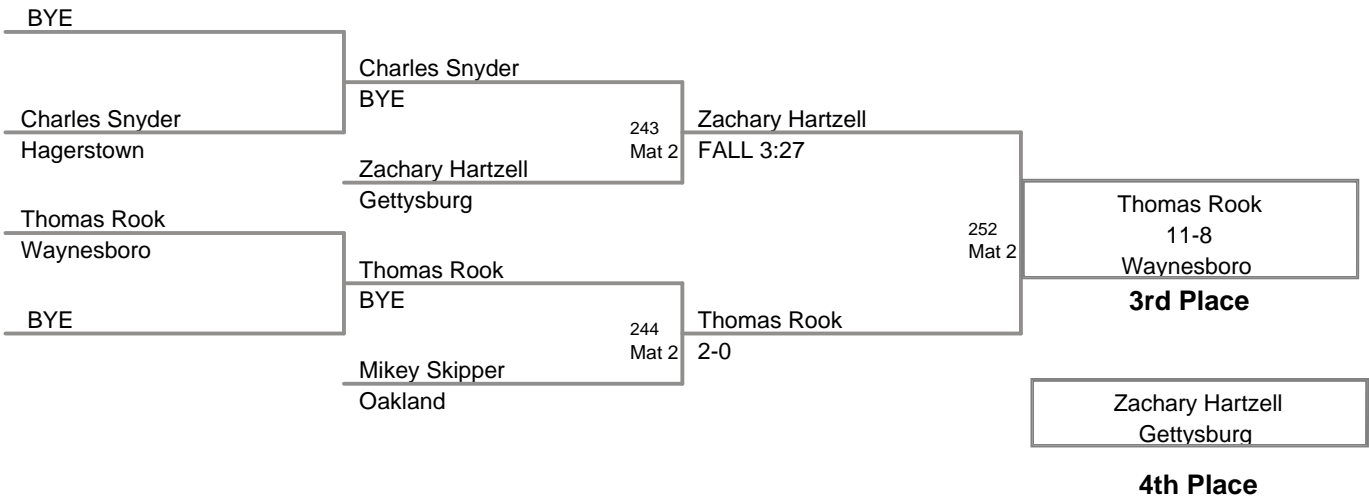

**MAWA
Elite (on Mat 2)**

152 Lbs