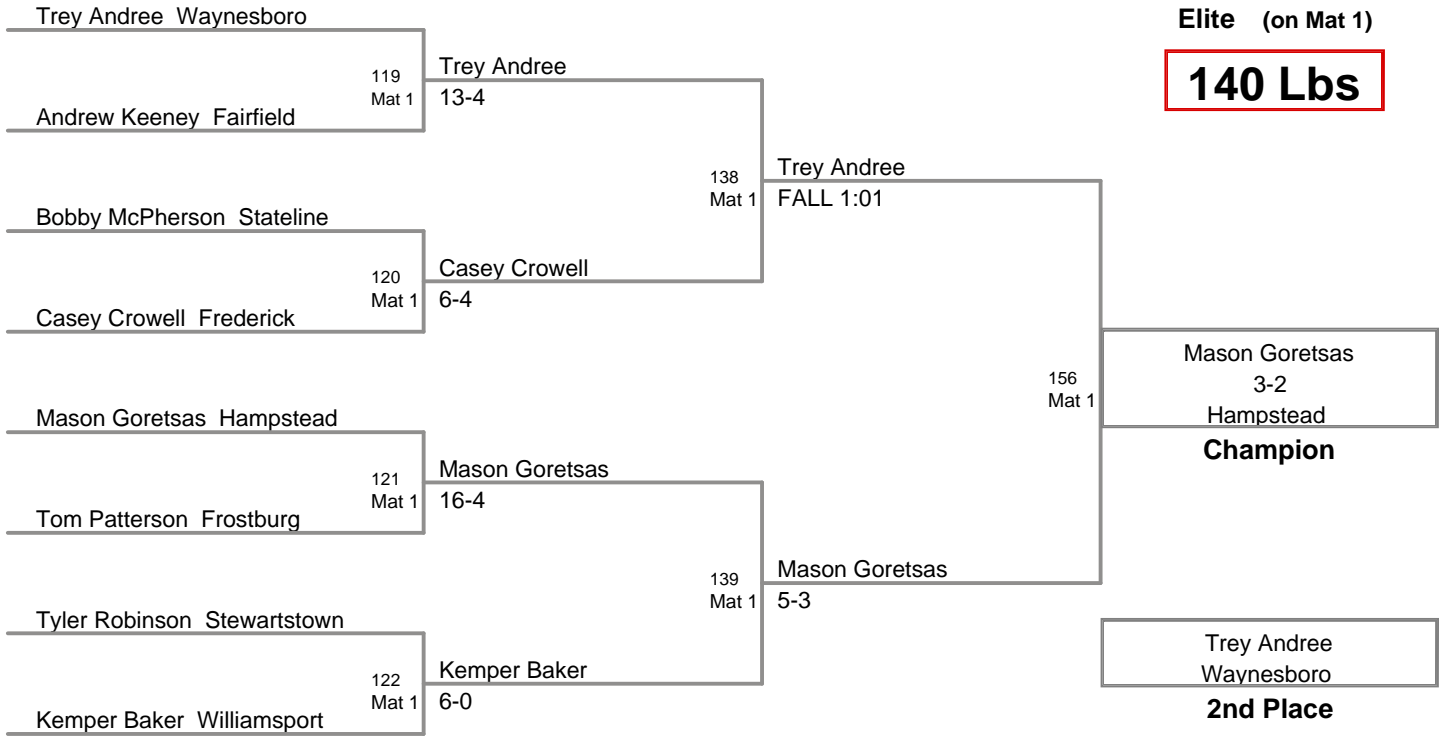

Bobby Harwood  
4-2

Bobby Harwood  
Keedysville

**Champion**

Perry McLaughlin  
Greencastle

**2nd Place**

John Border  
Waynesboro

**3rd Place**

**MAWA  
Elite (on Mat 1)**

**140 Lbs**

**MAWA  
Elite (on Mat 6)**

**145 Lbs**

Travis Kokoski  
Thurmont

**Champion**

David Willow  
Carlisle

**2nd Place**

**3rd Place**