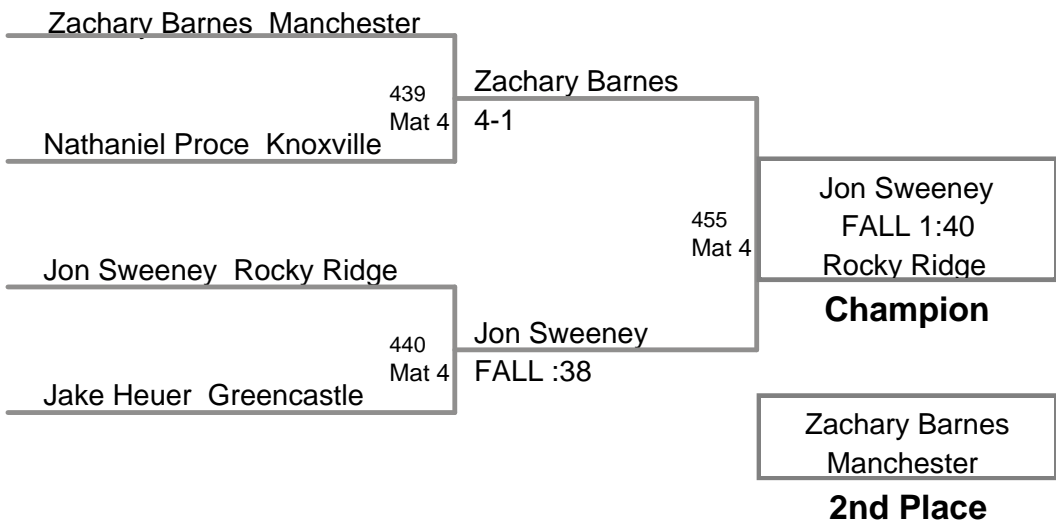

**MAWA**  
**Elite (on Mat 4)**

**117 Lbs**

**MAWA  
Elite (on Mat 3)**

**125 Lbs**

Seth Chilson  
Thurmont

**Champion**

Travis Boveni  
Boonsboro

**2nd Place**

**3rd Place**

**MAWA  
Elite (on Mat 2)**

**130 Lbs**

Justin Amato Gettysburg		Joshua Ruppert
	206 Mat 2	12-1
Joshua Ruppert Littlestown		

Jeffrey Warner Newville		Justin Amato
	217 Mat 2	FOR
Justin Amato Gettysburg		

Joshua Ruppert Littlestown		Joshua Ruppert
	234 Mat 2	FOR
Jeffrey Warner Newville		

Joshua Ruppert  
Littlestown

**Champion**

Justin Amato  
Gettysburg

**2nd Place**

Jeffrey Warner  
Newville

**3rd Place**

**MAWA  
Elite (on Mat 1)**